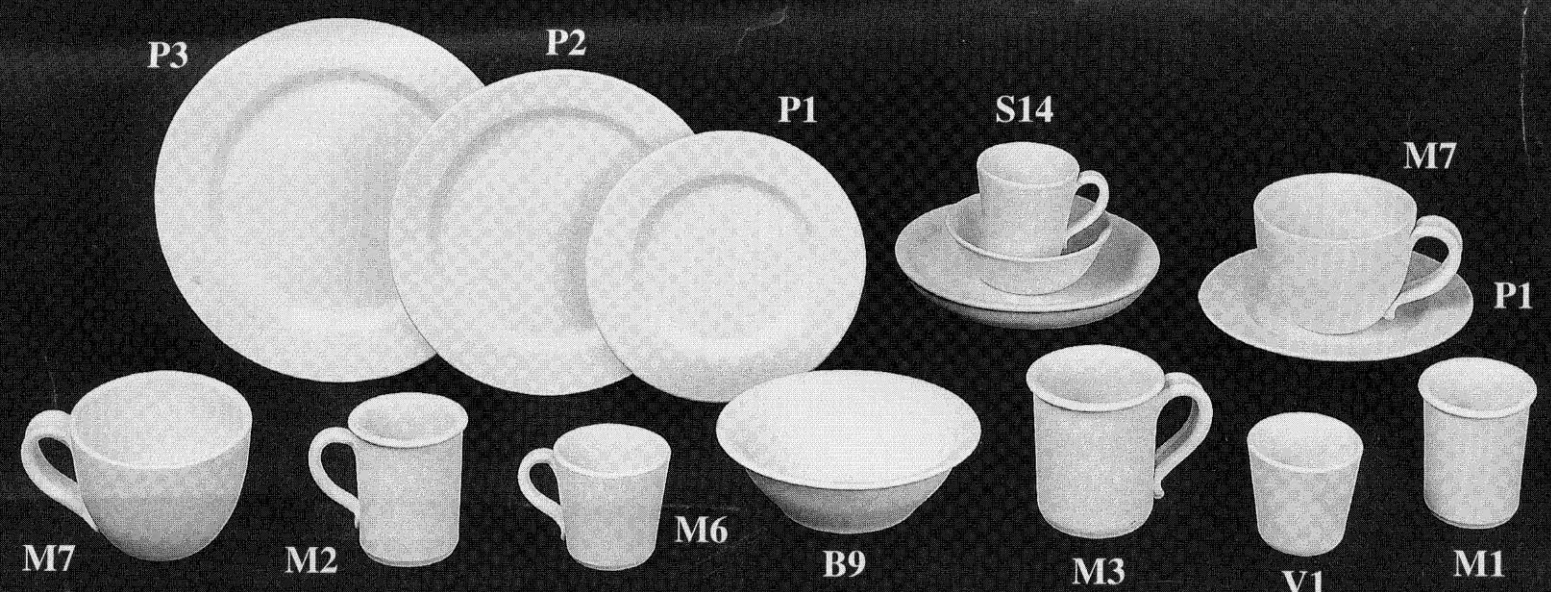

PRESSED BISQUE

C2	Butter Crock w/lid	5 1/2" x 3 1/2"	C9L	Lid for C9	6" x 1 1/4"
C6	Utility Crock w/Spoons	5 1/4" x 6 1/4"	C18	Pencil Crock	4 1/2" x 4 1/2"
C7	Sm Heritage Crock	4 1/2" x 4 1/2"	C19	Planter	5 1/2" x 3 1/2"
C7L	Lid for C7	4 1/2" x 1 1/4"	K3	Covered Butter Dish	7" x 2 1/4" x 2 1/4"
C8	Med Heritage Crock	5 1/4" x 6 1/4"	S2	Simmer Set	5 1/2" x 6 1/4"
C8L	Lid for C8	5 1/4" x 1 1/4"	S3	Dip Cooler Set	6" x 5"
C9	Lg Heritage Crock	6" x 8"	V4	Soap Dish	5 3/4" x 4 1/2" x 1 1/2"

B9	Cereal/ Soup Bowl	7 1/4" x 2 1/4"	P1	Sm Plate	8 1/2" x 1"
M1	Tumbler	3 1/4" x 4"	P2	Med Plate	10" x 1"
M2	Mini Mug	3 1/4" x 4"	P3	Lg Plate	11" x 1 1/4"
M3	Pressed Mug	3 3/4" x 4 1/4"	S14	Child Set	Includes: P24 Child Plate
M6	Child Cup	3 1/4" x 3"			B19 Child Bowl
M7	Soup Mug/Latte Cup	5" x 3 3/4"			M6 Child Mug
			V1	Votive Cup	3 1/4" x 3"