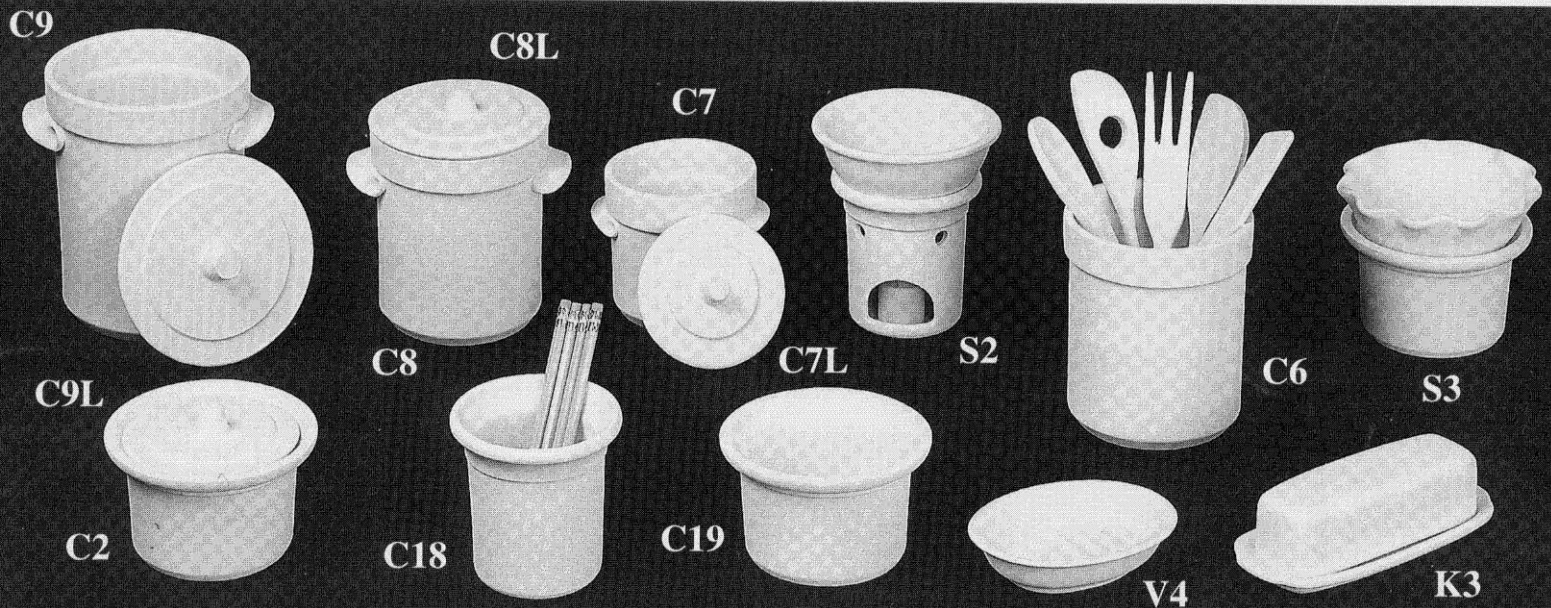

PRESSED BISQUE

C2	Butter Crock w/lid	5 1/2" x 3 1/2"	C9L	Lid for C9	6" x 1 1/4"
C6	Utility Crock w/Spoons	5 1/4" x 6 1/4"	C18	Pencil Crock	4 1/2" x 4 1/2"
C7	Sm Heritage Crock	4 1/2" x 4 1/2"	C19	Planter	5 1/2" x 3 1/2"
C7L	Lid for C7	4 1/2" x 1 1/4"	K3	Covered Butter Dish	7" x 2 1/4" x 2 1/4"
C8	Med Heritage Crock	5 1/4" x 6 1/4"	S2	Simmer Set	5 1/2" x 6 1/4"
C8L	Lid for C8	5 1/4" x 1 1/4"	S3	Dip Cooler Set	6" x 5"
C9	Lg Heritage Crock	6" x 8"	V4	Soap Dish	5 3/4" x 4 1/2" x 1 1/2"

B9	Cereal/ Soup Bowl	7 1/4" x 2 1/4"	P1	Sm Plate	8 1/2" x 1"
M1	Tumbler	3 1/4" x 4"	P2	Med Plate	10" x 1"
M2	Mini Mug	3 1/4" x 4"	P3	Lg Plate	11" x 1 1/4"
M3	Pressed Mug	3 3/4" x 4 1/4"	S14	Child Set	Includes: P24 Child Plate
M6	Child Cup	3 1/4" x 3"			B19 Child Bowl
M7	Soup Mug/Latte Cup	5" x 3 3/4"			M6 Child Mug
			V1	Votive Cup	3 1/4" x 3"